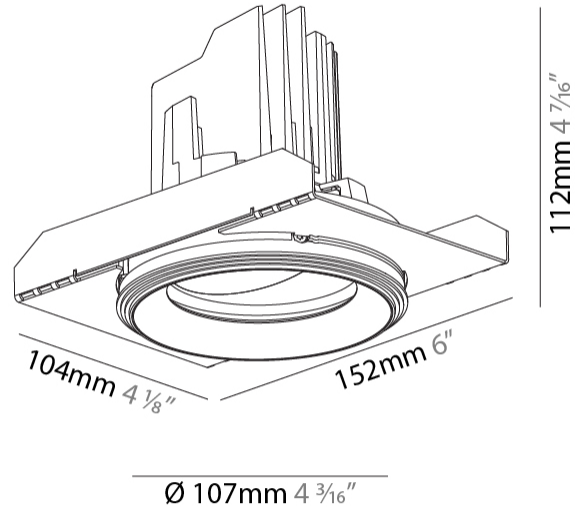

PHYSICAL

Shape: Round
Diameter (mm): 107
Diameter (in): 4 3/16
Height (mm): 112
Height (in): 4 7/16
Ceiling Thickness (mm): 10 / 12.5 / 15 / 25
Ceiling Thickness (in): 3/8 or 1/2 or 9/16 or 1
Min. Recessing Depth (mm): 130
Min. Recessing Depth (in): 5 1/8
Light Distribution: Adjustable / Downlight
Weight (kg): 0.596
Weight (lbs): 1.31
Fixture Finish: SSR / BKV / CWI / CRY / HAB / LAG / UFT / ITA / RUA / RUR / MIC / FTG / MYG / TWT / LOD / PUS / FRO / FUP / KIA / POP / BLS / SPG / MEY / GOH / GUM / CHC / COM / ABZ / JAG / OBR / MOS / ROR
Fixture Material: Aluminum Die Cast
Cut-out Measurements: Ø 111mm / 4 3/8"
Upon Request: Unique Ceiling Thickness

ELECTRICAL

Lamp Type: LED (Zhaga Standard)
Input Wattage (W): 13.2 / 16.5
Total Output Wattage (W): 12.1 / 14.7
Dimming: Tri-Mode (Non-Dimming and Phase Dimming (120Vac only) and 0-10V Dimming)
Driver Included: No
Driver Location: Recessed Housing
Driver Type: Constant Current - Universal
Driver Class: Class 2
Housing: See components
Input Voltage (V): 120 - 277
Constant Current (MA): 350

LED

Number of LEDs: 1
Color Temperature (°K): 2700 / 3000 / 3500 / 4000
Max. Delivered Lumen (lm): 850 / 950 / 1019 / 1040
Nominal Lumen (lm): 960 / 1070 / 1156 / 1180
CRI: >90 CRI
Lamp Life (hrs): 50000
Upon Request: RGB-W Tunable White Special Color Temperature Special LED

OPTICAL

Reflector: 10
Adjustability: Rotational 355°; Tilt 30°
Upon Request: Special Beam Angles

RATINGS AND CERTIFICATIONS